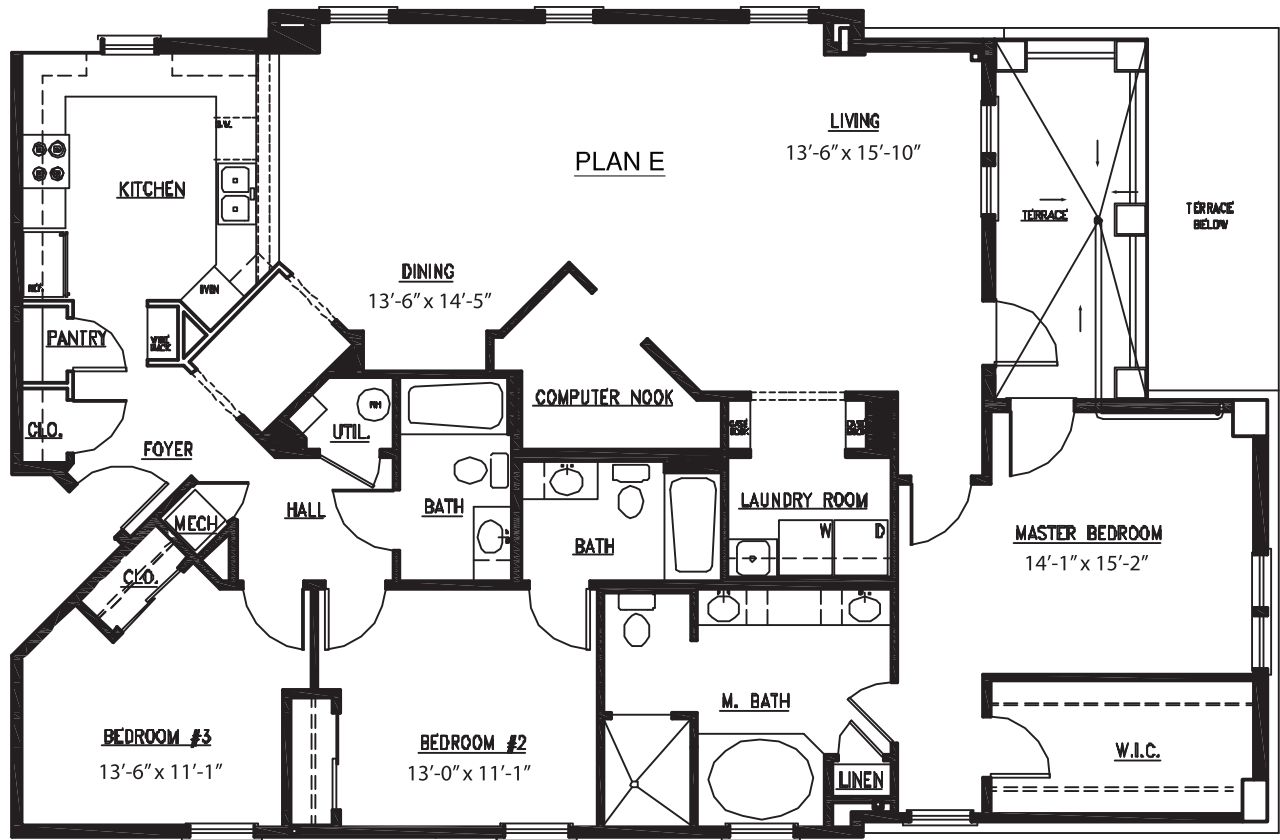

PLAN E - 1,957 sq ft - 3 bed/3 bath

PENTHOUSE UNITS 601, 608