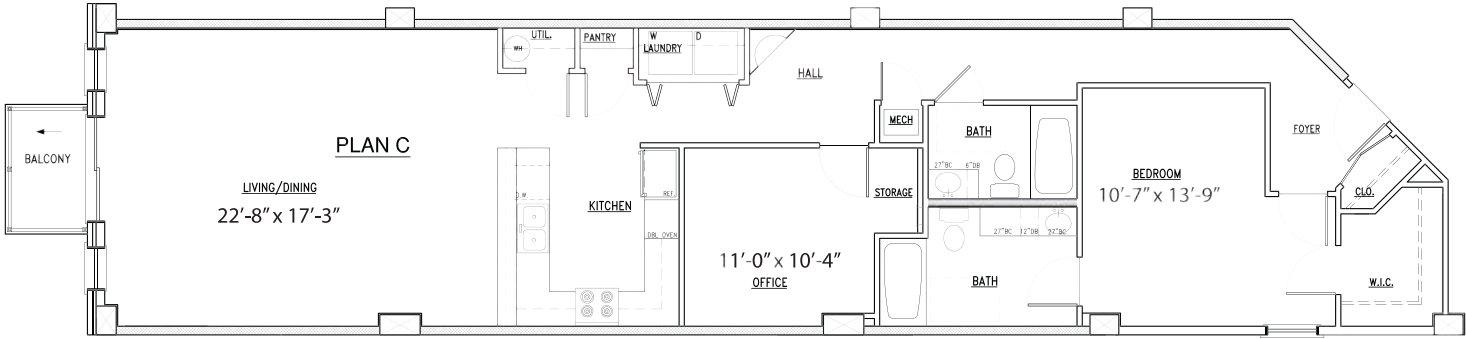

PLAN C - 1,353 sq ft - 1 bed/2 bath

UNITS 203, 206, 303, 306, 403, 406, 503, 506