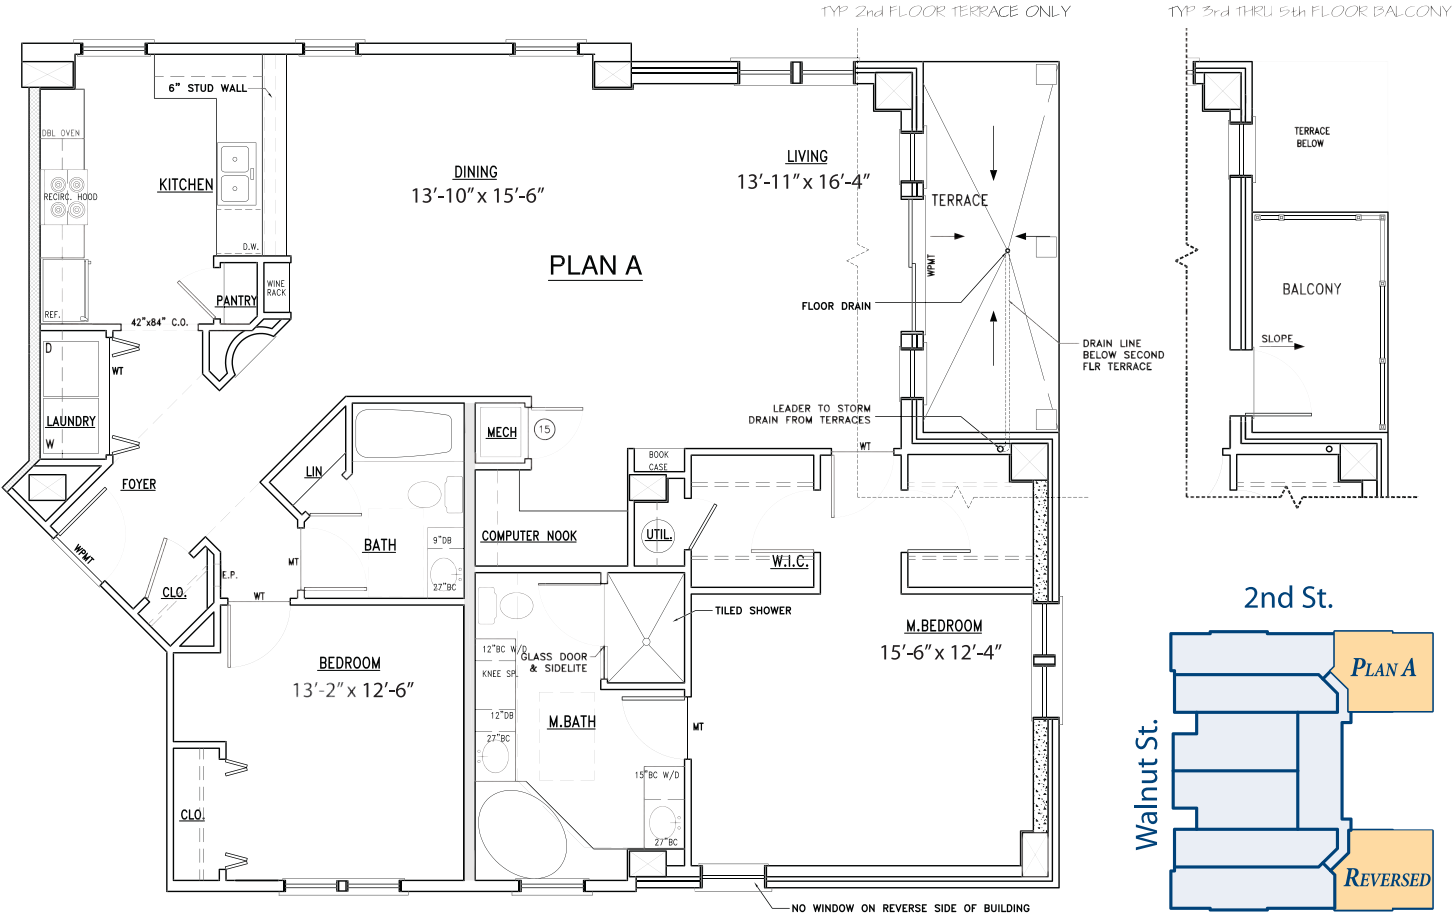

PLAN A - 1,547 sq ft - 2 bed/2 bath

UNITS 201, 208, 301, 308, 401, 408, 501, 508