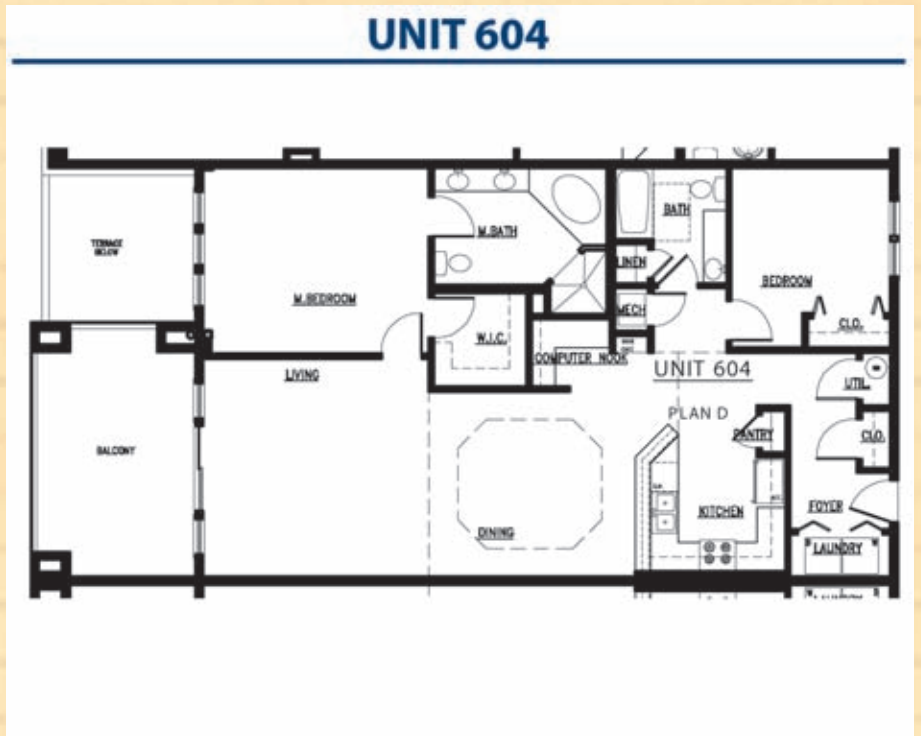

Hardwoods

- Color: Brazilian Oak

PAINT - Sherwin Williams

- Walls - Ivoire
- Master Bath - Pecan Shell
- Master Bedroom - Blonde
- Guest Bedroom - Yellow Jasmine
- Guest Bath - Arch Dake

FIXTURES

Plumbing Fixtures

- Brushed Nickel

Lighting Fixtures

- Traditional Package

ADDITIONAL FEATURES

Book Case

- Color: Venezia Buttermilk

Computer Nook Cabinets

- Style: Venezia
- Color: Buttermilk

Computer Nook Countertops

- Granite - Color: Giallo San Francisco

Laundry Cabinets

- Style: Elan Maple
- Color: Natural

Todd J. Toconis, Broker/REALTOR®
1904 Eastwood Rd. Suite 210
Wilmington, NC 28403
910.262.7653 (phone)
toconis@aol.com • www.intracoastalrealty.com