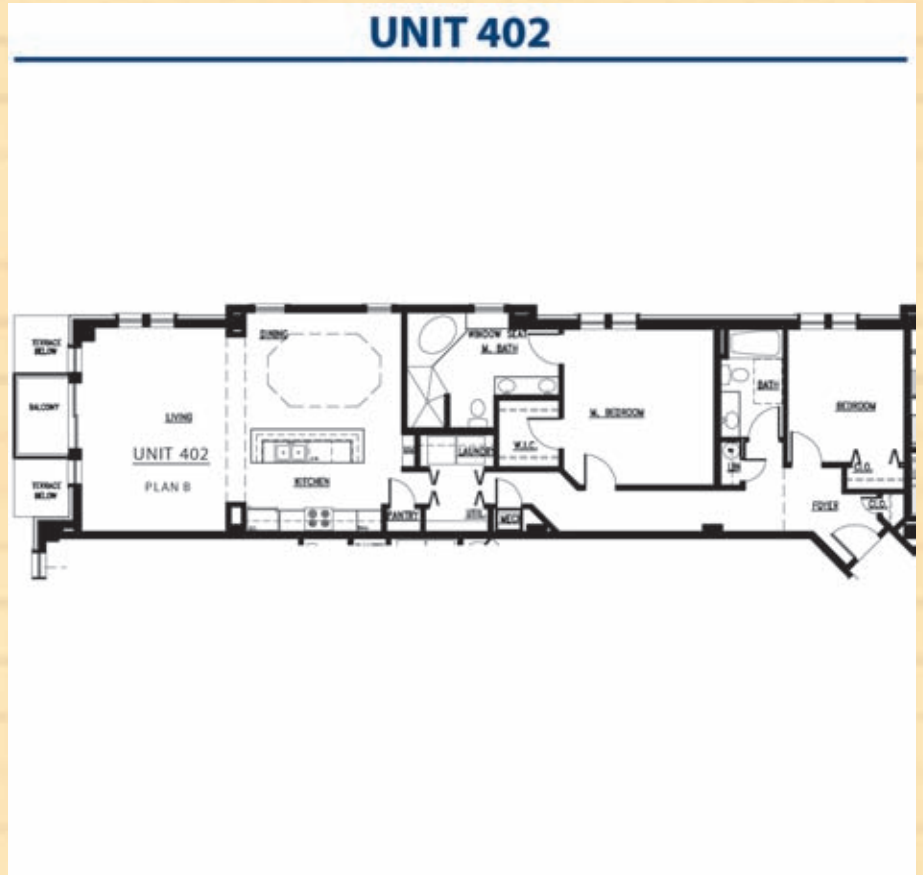

PAINT - Sherwin Williams

- Walls - Downing Straw
- Master Bedroom & Bath - Cornsilck

FIXTURES

Plumbing Fixtures

- Polished Chrome

Lighting Fixtures

- Contemporary Package

ADDITIONAL FEATURES

Book Case

- Color: Roma Honey Maple

Laundry Cabinets

- Style: Elan Maple
- Color: Honey